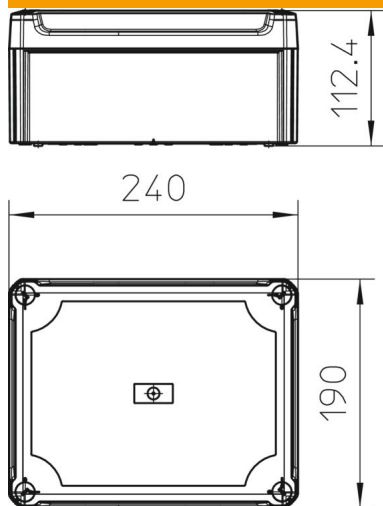

With hat profile rail.

Junction box according to DIN EN 60670. Flame-resistant to DIN EN 60695/2/11, test temperature 650°C. Impact resistance IK05 according to DIN EN 50102. Clear internal dimensions: 225x173x102 mm

PP/PC Polypropylene / polycarbonate

Master data

Item number	2007736
Description 1	Junction box, closed
Description 2	with raised cover
Manufacturer	OBO
Dimension	240x190x115
Colour	Light grey; RAL 7035
Material	Polypropylene / polycarbonate
Smallest sales unit	1
Unit of quantity	Piece
Weight	50.57 kg
Weight unit	kg/100 pc.
CO Footprint (GWP) Cradle-to-Gate	2,2822 kg COe / 1 Piece

Technical data sheet

Junction box T250, closed, elevated cover

Item number: 2007736

Dimensions

Length	240 mm
Width	190 mm
Height	112 mm

Technical data

Expandable	yes
Type of insertion...	None
Type of entry	Cable
Type of housing penetration	Without
Measured insulation voltage V_i	500 V
Equipment	Without
Cover	Not transparent
Cover fastening	Screwed
Entry from rear	yes
Entries	None
Explosion-tested version	no
Flame-resistant	acc. to VDE 0471/DIN 695 Part 2-1, test temperature 650°C
Shape	Rectangular
Maintain electrical functions	Without
For Ex zone	Without
For Ex zone gas	Without
For Ex zone dust	Without
Fibre-glass reinforced	yes
Halogen-free	yes
Clear internal dimensions	225x173x102 mm
With screening	no
with lid	yes
Mounting type	Wall/ceiling mounting
Nominal voltage	500 V
Sealable	yes
Protection rating	IP66
Protection rating IK code	IK05.
Permitted temperature range, max.	60 °C
Permitted temperature range, min.	-5 °C

Technical data sheet

Junction box T250, closed, elevated cover

Item number: 2007736

Technical data

Weatherproof	no
--------------	----