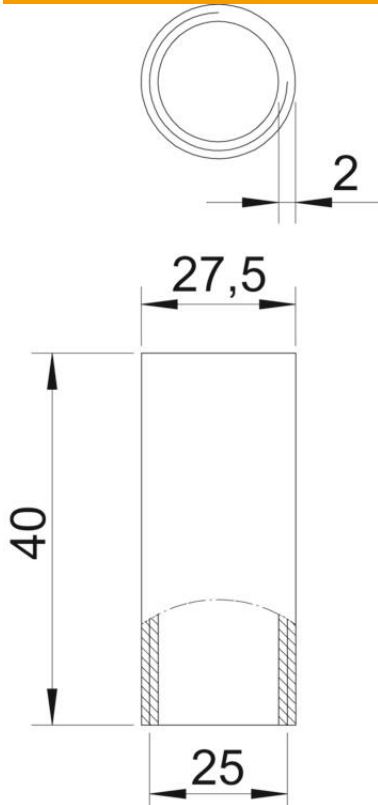

Technical data sheet

Black powder-coated steel sleeve, with thread

Item number: 2046524

Accessory part: coupling with thread according to EN 60423 to connect electrical installation pipes and 90° bends.

St Steel

PE50 PES50 - Polyester/epoxy

Master data

Item number	2046524
Type	SVM25W SW
Description 1	Conduit threaded coupler
Description 2	with thread
Manufacturer	OBO
Dimension	M25x1,5
Colour	Jet black; RAL 9005
Material	Steel
Surface	PES50 - Polyester/epoxy
Surface standard	
Smallest sales unit	50
Unit of quantity	Piece
Weight	5 kg
Weight unit	kg/100 pc.

Technical data sheet

Black powder-coated steel sleeve, with thread

Item number: 2046524

Dimensions

Length	40 mm
Dimension D	27.5 mm
Dimension d	25 mm
Dimension L	40 mm
Dimension m (mm)	M25
Dimension t	2 mm

Technical data

Version for pipe diameter	Thread
Thread	25 mm
Size	M25x1,5
Halogen-free	25
With inspection opening and lid	no
Brushed surface	no
Polished surface	no
Permitted temperature range, max.	250 °C
Permitted temperature range, min.	-45 °C
Two-part	no