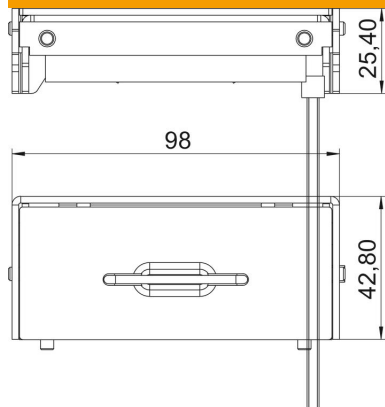

Technical data sheet

Cord outlet SAK-2, brass

Item number: 7407991

Cord outlet for installation in RKS frame cassettes. Use only in dry-cleaned floors.

 Brass

Master data

Item number	7407991
Type	SAK-2 MS
Description 1	Cord outlet
Description 2	for frame cassette
Manufacturer	OBO
Material	Brass
Smallest sales unit	1
Unit of quantity	Piece
Weight	29.5 kg
Weight unit	kg/100 pc.

Technical data sheet

Cord outlet SAK-2, brass

Item number: 7407991

Dimensions

Width	98 mm
Height	25.5 mm

Technical data

Version for	With cable outlet
Floor care	Dry