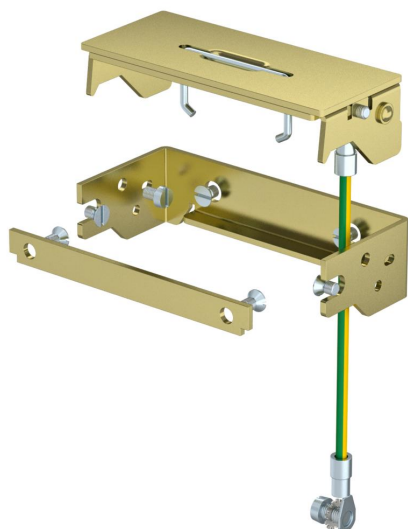

Technical data sheet

Cord outlet SAK-2, brass

Item number: 7407991

Cord outlet for installation in RKS frame cassettes. Use only in dry-cleaned floors.

 Brass

Master data

Item number	7407991
Type	SAK-2 MS
Description 1	Cord outlet
Description 2	for frame cassette
Manufacturer	OBO
Material	Brass
Smallest sales unit	1
Unit of quantity	Piece
Weight	29.5 kg
Weight unit	kg/100 pc.

Technical data sheet

Cord outlet SAK-2, brass

Item number: 7407991

Dimensions

Width	98 mm
Height	25.5 mm

Technical data

Version for	With cable outlet
Floor care	Dry