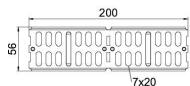

### Master data

Item number	6067624
Description 1	Straight and angle connector
Description 2	for cable tray, horizontal
Manufacturer	OBO
Dimension	60x200
Colour	Jet black; RAL 9005
Material	Steel
Surface	PES135 - Polyester
Surface standard	
Smallest sales unit	10
Unit of quantity	Piece
Weight	16.3 kg
Weight unit	kg/100 pc.

### Dimensions

Dimension	254 x 56
Length	254 mm
Width	16 mm
Height	60 mm
Plate thickness	2 mm