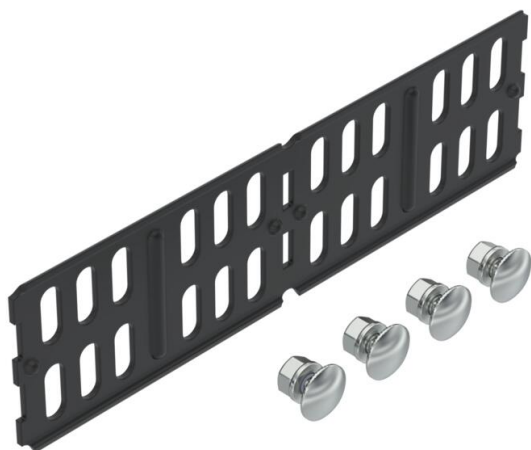

## Straight and angle connector 60 FSK, black

Item number: 6067624

Straight and angle connector for cable trays and fittings with a 60 mm side height. Powder-coated in jet black (RAL 9005) Including appropriate fastening material.

### Master data

Item number	6067624
Description 1	Straight and angle connector
Description 2	for cable tray, horizontal
Manufacturer	OBO
Dimension	60x200
Colour	Jet black; RAL 9005
Material	Steel
Surface	PES135 - Polyester
Surface standard	
Smallest sales unit	10
Unit of quantity	Piece
Weight	16.3 kg
Weight unit	kg/100 pc.

### Dimensions

Dimension	254 x 56
Length	254 mm
Width	16 mm
Height	60 mm
Plate thickness	2 mm

### Technical data

Quantity of bolts	4 St.
Version for	Angle connector
Maintain electrical functions	no
Suitable for mesh cable tray	no
Suitable for cable ladder	no
Suitable for cable tray	yes
Suitable for cable tray system height	60 mm
Adjustable connector, horizontal	no
Articulated connector, vertical	no
Rustproof steel, pickled	no
Connection type	Screw connector
Wide-span version	no