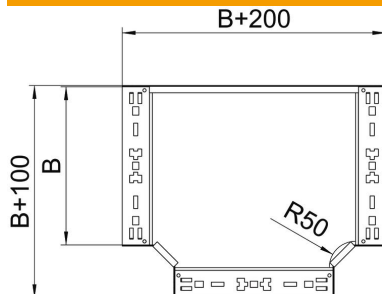

## Magic tee 110 FT

Item number: 6042036

Tee with quick connector system. For all cable tray types of 110 mm side height.

**St** Steel

**FT** Hot-dip galvanised

### Master data

Item number	6042036
Description 1	T-branch piece
Description 2	with quick connector
Manufacturer	OBO
Dimension	110x300
Material	Steel
Surface	Hot-dip galvanised
Surface standard	DIN EN ISO 1461
Smallest sales unit	1
Unit of quantity	Piece
Weight	295.5 kg
Weight unit	kg/100 pc.

### Dimensions

Width	300 mm
Height	110 mm
Plate thickness	1.25 mm
Dimension B	300 mm