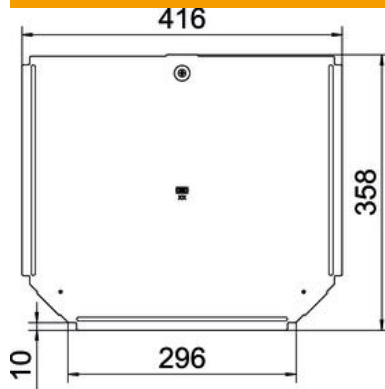

## Master data

Item number	6038684
Type	RTD 300 A4
Description 1	Cover
Description 2	for T piece
Manufacturer	OBO
Dimension	B300mm
Material	Stainless steel
Surface	Bright, treated
Surface standard	
Smallest sales unit	1
Unit of quantity	Piece
Weight	88 kg
Weight unit	kg/100 pc.

# Technical data sheet

Cover, T piece 300 A4

Item number: 6038684

## Dimensions

Width	300 mm
Plate thickness	0.75 mm
Dimension B	300 mm

## Technical data

Number of turn buckles	1 St.
Fastening type	Sash lock
Suitable for cable ladder	no
Suitable for cable tray	yes
Material thickness	0.75 mm
Rustproof steel, pickled	no
Permitted temperature range, max.	120 °C
Permitted temperature range, min.	-20 °C
Wide-span version	no