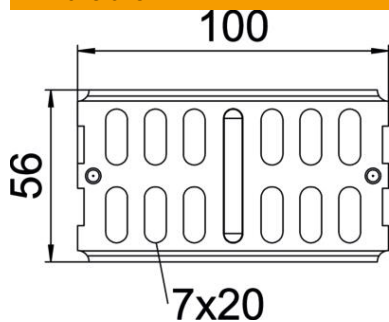

Technical data sheet

Straight connector 60 FSK, black

Item number: 6067097

Straight connector for the straight connection of cable trays and fittings with a side height of 60 mm. Powder-coated in jet black (RAL 9005) Including appropriate fastening material.

St Steel

P135 PES135 - Polyester

Master data

Item number	6067097
Description 1	Straight connector
Description 2	for cable tray
Manufacturer	OBO
Dimension	60x100
Colour	Jet black; RAL 9005
Material	Steel
Surface	PES135 - Polyester
Surface standard	
Smallest sales unit	10
Unit of quantity	Piece
Weight	9.88 kg
Weight unit	kg/100 pc.

Technical data sheet

Straight connector 60 FSK, black

Item number: 6067097

Dimensions

Dimension	200 x 56
Length	100 mm
Width	3.5 mm
Height	56 mm
Plate thickness	2 mm

Technical data

Quantity of bolts	4 St.
Version for	Straight connector
Maintain electrical functions	no
Suitable for mesh cable tray	no
Suitable for cable ladder	no
Suitable for cable tray	yes
Suitable for cable tray system height	60 mm
Adjustable connector, horizontal	no
Articulated connector, vertical	no
Rustproof steel, pickled	no
Connection type	Screw connector
Wide-span version	no