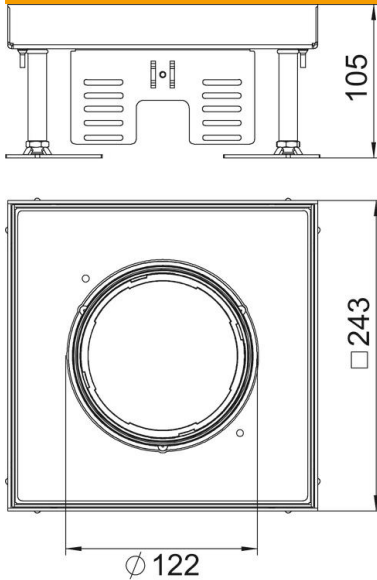

## Height-adjustable cassette for tube body, RKFN, stainless steel

Item number: 7409368

Height-adjustable cassette of nominal size 9 for tube body for installation of accessories in dry or wet-cleaned floors for indoor use .

### Master data

Item number	7409368
Description 1	Square cassette
Description 2	for tube
Manufacturer	OBO
Dimension	243x243mm
Material	Stainless steel
Smallest sales unit	1
Unit of quantity	Piece
Weight	407.1 kg
Weight unit	kg/100 pc.

# Technical data sheet

Height-adjustable cassette for tube body, RKFN, stainless steel

Item number: 7409368

## Dimensions

Length	243 mm
Width	243 mm
Dimension h	105 mm