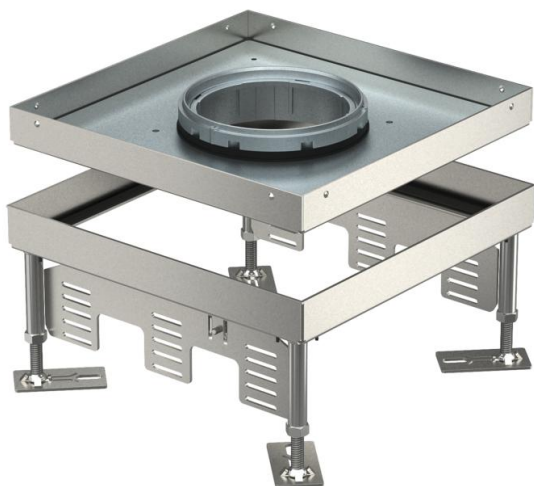

## Height-adjustable cassette for tube body, RKFN, stainless steel

Item number: 7409368

Height-adjustable cassette of nominal size 9 for tube body for installation of accessories in dry or wet-cleaned floors for indoor use .

Height-adjustable cassette for tube body, 3-compartment. 3 APMT5 cover plates can be installed. For the installation of three UT4 universal supports for six single accessories with support ring/support clamp or six Modul 45 devices. The tube body is not contained in the scope of delivery.

### Master data

Item number	7409368
Description 1	Square cassette
Description 2	for tube
Manufacturer	OBO
Dimension	243x243mm
Material	Stainless steel
Smallest sales unit	1
Unit of quantity	Piece
Weight	407.1 kg
Weight unit	kg/100 pc.

## Dimensions

Length	243 mm
Width	243 mm
Dimension h	105 mm