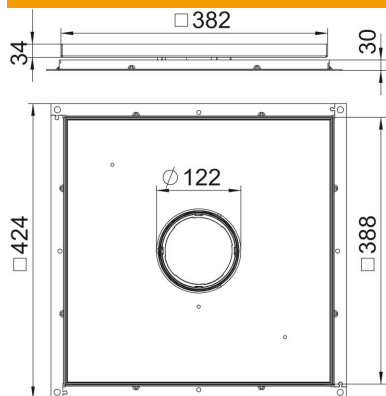

Technical data sheet

Frame cassette for tube body, RKF, nominal size 350-3,
stainless steel

Item number: 7409420

Frame cassette for tube body, for UZD350-3, for the installation of accessories in dry or wet-cleaned floors in interior areas. The tube body is not contained in the scope of delivery.

A2 Stainless steel

Master data

Item number	7409420
Description 1	Frame cassette
Description 2	for tube
Manufacturer	OBO
Dimension	383x383x30
Material	Stainless steel
Smallest sales unit	1
Unit of quantity	Piece
Weight	783.8 kg
Weight unit	kg/100 pc.

Technical data sheet

Frame cassette for tube body, RKF, nominal size 350-3,
stainless steel

Item number: 7409420

Dimensions

Dimension A	424 mm
Dimension B	388 mm
Dimension C	382 mm
Dimension h	30 mm

Technical data