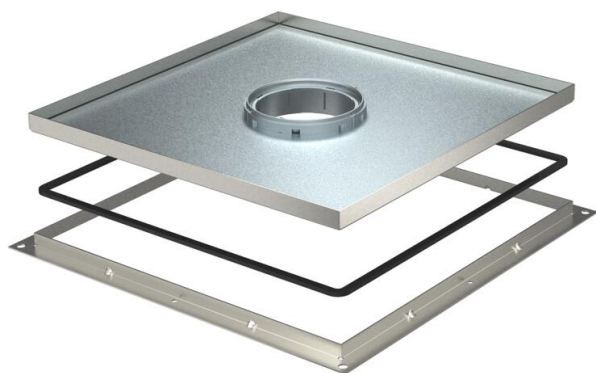

Technical data sheet

Frame cassette for tube body, RKF, nominal size 350-3,
stainless steel

Item number: 7409420

Frame cassette for tube body, for UZD350-3, for the installation of accessories in dry or wet-cleaned floors in interior areas. The tube body is not contained in the scope of delivery.

A2 Stainless steel

Master data

Item number	7409420
Description 1	Frame cassette
Description 2	for tube
Manufacturer	OBO
Dimension	383x383x30
Material	Stainless steel
Smallest sales unit	1
Unit of quantity	Piece
Weight	783.8 kg
Weight unit	kg/100 pc.

Technical data sheet

Frame cassette for tube body, RKF, nominal size 350-3,
stainless steel

Item number: 7409420

Dimensions

Dimension A	424 mm
Dimension B	388 mm
Dimension C	382 mm
Dimension h	30 mm

Technical data

Number of cable outlets	1
Cable outlet version	Lowerable tube body
Floor care	Wet
Suitable for	Underfloor socket structure
Device support to accept mounting boxes	no
Floor covering thickness	28 mm