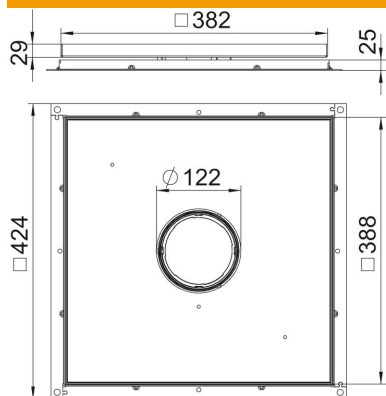

Technical data sheet

Frame cassette for tube body, RKF, nominal size 350-3,
stainless steel

Item number: 7409418

Frame cassette for tube body, for UZD350-3, for the installation of accessories in dry or wet-cleaned floors in interior areas. The tube body is not contained in the scope of delivery.

A2 Stainless steel

Master data

Item number	7409418
Description 1	Frame cassette
Description 2	for tube
Manufacturer	OBO
Dimension	383x383x25
Material	Stainless steel
Smallest sales unit	1
Unit of quantity	Piece
Weight	761.4 kg
Weight unit	kg/100 pc.

Technical data sheet

Frame cassette for tube body, RKF, nominal size 350-3,
stainless steel

Item number: 7409418

Dimensions

Dimension A	424 mm
Dimension B	388 mm
Dimension C	382 mm
Dimension h	25 mm

Technical data