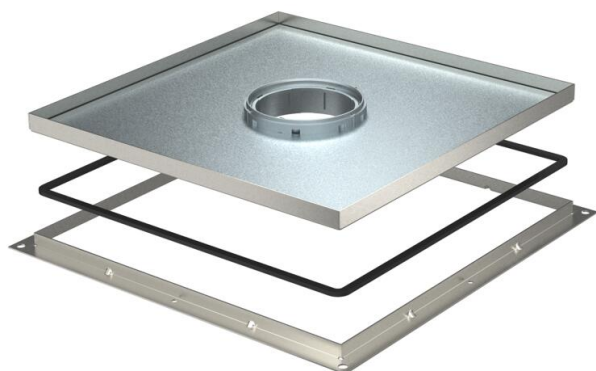

Technical data sheet

Frame cassette for tube body, RKF, nominal size 350-3,
stainless steel

Item number: 7409418

Frame cassette for tube body, for UZD350-3, for the installation of accessories in dry or wet-cleaned floors in interior areas. The tube body is not contained in the scope of delivery.

A2 Stainless steel

Master data

Item number	7409418
Description 1	Frame cassette
Description 2	for tube
Manufacturer	OBO
Dimension	383x383x25
Material	Stainless steel
Smallest sales unit	1
Unit of quantity	Piece
Weight	761.4 kg
Weight unit	kg/100 pc.

Technical data sheet

Frame cassette for tube body, RKF, nominal size 350-3,
stainless steel

Item number: 7409418

Dimensions

Dimension A	424 mm
Dimension B	388 mm
Dimension C	382 mm
Dimension h	25 mm

Technical data

Number of cable outlets	1
Cable outlet version	Lowerable tube body
Floor care	Wet
Suitable for	Underfloor socket structure
Device support to accept mounting boxes	no
Floor covering thickness	23 mm