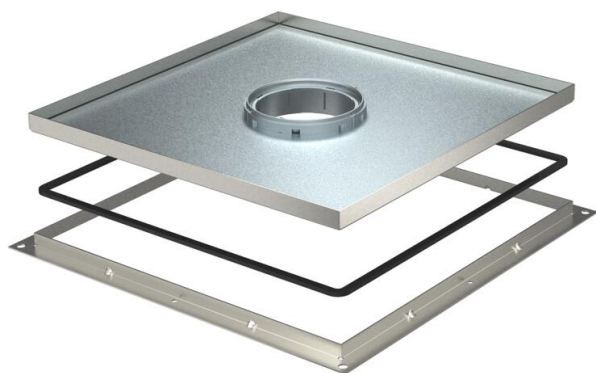

Technical data sheet

Frame cassette for tube body, RKF, nominal size 350-3,
stainless steel

Item number: 7409416

Frame cassette for tube body, for UZD350-3, for the installation of accessories in dry or wet-cleaned floors in interior areas. The tube body is not contained in the scope of delivery.

A2 Stainless steel

Master data

Item number	7409416
Description 1	Frame cassette
Description 2	for tube
Manufacturer	OBO
Dimension	383x383x20
Material	Stainless steel
Smallest sales unit	1
Unit of quantity	Piece
Weight	739 kg
Weight unit	kg/100 pc.

Technical data sheet

Frame cassette for tube body, RKF, nominal size 350-3,
stainless steel

Item number: 7409416

Dimensions

Dimension A	424 mm
Dimension B	388 mm
Dimension C	382 mm
Dimension h	20 mm

Technical data

Number of cable outlets	1
Cable outlet version	Lowerable tube body
Floor care	Wet
Suitable for	Underfloor socket structure
Device support to accept mounting boxes	no
Floor covering thickness	18 mm