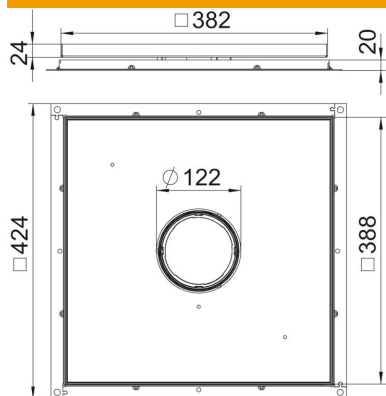

Technical data sheet

Frame cassette for tube body, RKF, nominal size 350-3,
stainless steel

Item number: 7409416

Frame cassette for tube body, for UZD350-3, for the installation of accessories in dry or wet-cleaned floors in interior areas. The tube body is not contained in the scope of delivery.

A2 Stainless steel

Master data

Item number	7409416
Description 1	Frame cassette
Description 2	for tube
Manufacturer	OBO
Dimension	383x383x20
Material	Stainless steel
Smallest sales unit	1
Unit of quantity	Piece
Weight	739 kg
Weight unit	kg/100 pc.

Technical data sheet

Frame cassette for tube body, RKF, nominal size 350-3,
stainless steel

Item number: 7409416

Dimensions

Dimension A	424 mm
Dimension B	388 mm
Dimension C	382 mm
Dimension h	20 mm

Technical data