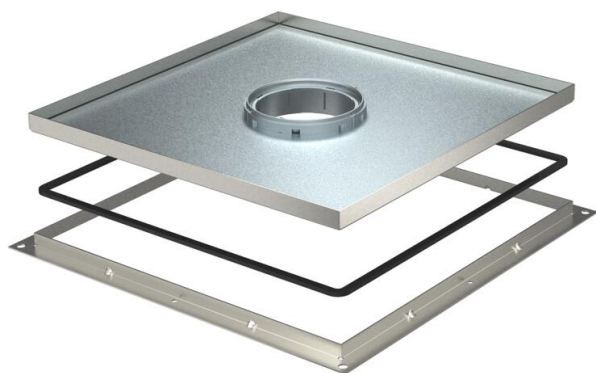

# Technical data sheet

Frame cassette for tube body, RKF, nominal size 350-3,  
stainless steel

Item number: 7409414

Frame cassette for tube body, for UZD350-3, for the installation of accessories in dry or wet-cleaned floors in interior areas. The tube body is not contained in the scope of delivery.

## Master data

Item number	7409414
Description 1	Frame cassette
Description 2	for tube
Manufacturer	OBO
Dimension	383x383x15
Material	Stainless steel
Smallest sales unit	1
Unit of quantity	Piece
Weight	716.6 kg
Weight unit	kg/100 pc.

# Technical data sheet

Frame cassette for tube body, RKF, nominal size 350-3,  
stainless steel

Item number: 7409414

## Dimensions

Dimension A	424 mm
Dimension B	388 mm
Dimension C	382 mm
Dimension h	15 mm