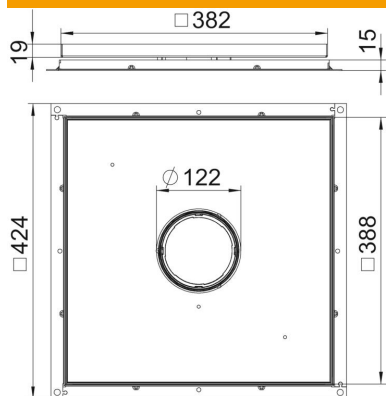

# Technical data sheet

Frame cassette for tube body, RKF, nominal size 350-3,  
stainless steel

Item number: 7409414

Frame cassette for tube body, for UZD350-3, for the installation of accessories in dry or wet-cleaned floors in interior areas. The tube body is not contained in the scope of delivery.

## Master data

Item number	7409414
Description 1	Frame cassette
Description 2	for tube
Manufacturer	OBO
Dimension	383x383x15
Material	Stainless steel
Smallest sales unit	1
Unit of quantity	Piece
Weight	716.6 kg
Weight unit	kg/100 pc.

# Technical data sheet

Frame cassette for tube body, RKF, nominal size 350-3,  
stainless steel

Item number: 7409414

## Dimensions

Dimension A	424 mm
Dimension B	388 mm
Dimension C	382 mm
Dimension h	15 mm