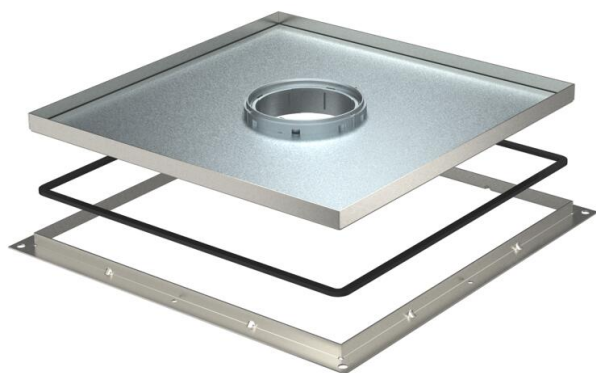

Technical data sheet

Frame cassette for tube body, RKF, nominal size 350-3,
stainless steel

Item number: 7409412

Frame cassette for tube body, for UZD350-3, for the installation of accessories in dry or wet-cleaned floors in interior areas. The tube body is not contained in the scope of delivery.

A2 Stainless steel

Master data

Item number	7409412
Description 1	Frame cassette
Description 2	for tube
Manufacturer	OBO
Dimension	383x383x10
Material	Stainless steel
Smallest sales unit	1
Unit of quantity	Piece
Weight	695.1 kg
Weight unit	kg/100 pc.

Technical data sheet

Frame cassette for tube body, RKF, nominal size 350-3,
stainless steel

Item number: 7409412

Dimensions

Dimension A	424 mm
Dimension B	388 mm
Dimension C	382 mm
Dimension h	10 mm

Technical data

Number of cable outlets	1
Cable outlet version	Lowerable tube body
Floor care	Wet
Suitable for	Underfloor socket structure
Device support to accept mounting boxes	no
Floor covering thickness	8 mm