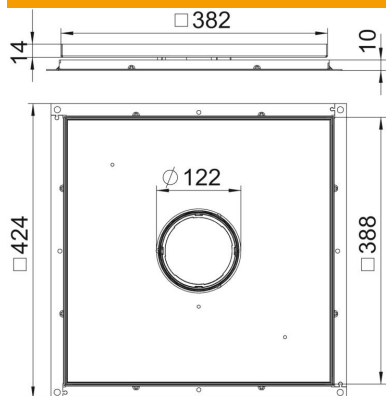

Technical data sheet

Frame cassette for tube body, RKF, nominal size 350-3,
stainless steel

Item number: 7409412

Frame cassette for tube body, for UZD350-3, for the installation of accessories in dry or wet-cleaned floors in interior areas. The tube body is not contained in the scope of delivery.

A2 Stainless steel

Master data

Item number	7409412
Description 1	Frame cassette
Description 2	for tube
Manufacturer	OBO
Dimension	383x383x10
Material	Stainless steel
Smallest sales unit	1
Unit of quantity	Piece
Weight	695.1 kg
Weight unit	kg/100 pc.

Technical data sheet

Frame cassette for tube body, RKF, nominal size 350-3,
stainless steel

Item number: 7409412

Dimensions

Dimension A	424 mm
Dimension B	388 mm
Dimension C	382 mm
Dimension h	10 mm

Technical data