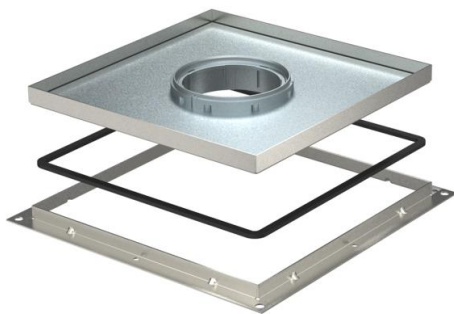

Technical data sheet

Frame cassette for tube body, RKF, nominal size 250-3,
stainless steel

Item number: 7409404

Frame cassette for tube body, for UZD250-3, for the installation of accessories in dry or wet-cleaned floors in interior areas. The tube body is not contained in the scope of delivery.

A2 Stainless steel

Master data

Item number	7409404
Description 1	Frame cassette
Description 2	for tube
Manufacturer	OBO
Dimension	283x283x15
Material	Stainless steel
Smallest sales unit	1
Unit of quantity	Piece
Weight	398.9 kg
Weight unit	kg/100 pc.

Technical data sheet

Frame cassette for tube body, RKF, nominal size 250-3,
stainless steel

Item number: 7409404

Dimensions

Dimension A	324 mm
Dimension B	288 mm
Dimension C	282 mm
Dimension h	15 mm

Technical data

Number of cable outlets	1
Cable outlet version	Lowerable tube body
Floor care	Wet
Suitable for	Underfloor socket structure
Device support to accept mounting boxes	no
Floor covering thickness	13 mm