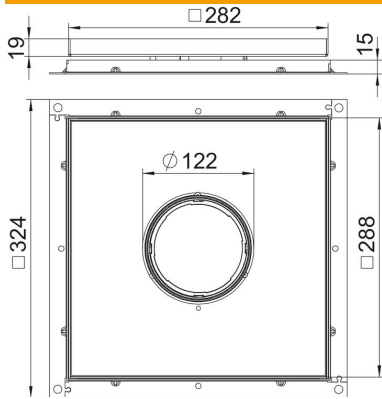

Technical data sheet

Frame cassette for tube body, RKF, nominal size 250-3,
stainless steel

Item number: 7409404

Frame cassette for tube body, for UZD250-3, for the installation of accessories in dry or wet-cleaned floors in interior areas. The tube body is not contained in the scope of delivery.

A2 Stainless steel

Master data

Item number	7409404
Description 1	Frame cassette
Description 2	for tube
Manufacturer	OBO
Dimension	283x283x15
Material	Stainless steel
Smallest sales unit	1
Unit of quantity	Piece
Weight	398.9 kg
Weight unit	kg/100 pc.

Technical data sheet

Frame cassette for tube body, RKF, nominal size 250-3,
stainless steel

Item number: 7409404

Dimensions

Dimension A	324 mm
Dimension B	288 mm
Dimension C	282 mm
Dimension h	15 mm

Technical data

Number of cable outlets	1
Cable outlet version	Lowerable tube body
Floor care	Wet
Suitable for	Underfloor socket structure
Device support to accept mounting boxes	no
Floor covering thickness	13 mm