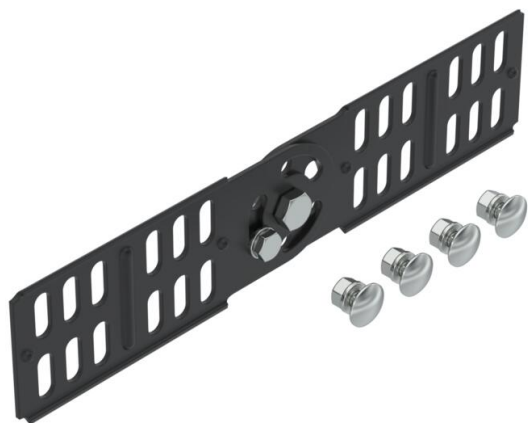

Technical data sheet

Adjustable connector 60 FSK, black

Item number: 7082759

Adjustable connector for cable trays with a side height of 60 mm. Powder-coated in jet black (RAL 9005) Including appropriate fastening material.

St Steel

P135 PES135 - Polyester

Master data

Item number	7082759
Description 1	Adjustable connector
Description 2	for cable tray
Manufacturer	OBO
Dimension	60x250
Colour	Jet black; RAL 9005
Material	Steel
Surface	PES135 - Polyester
Surface standard	
Smallest sales unit	10
Unit of quantity	Piece
Weight	25.9 kg
Weight unit	kg/100 pc.

Technical data sheet

Adjustable connector 60 FSK, black

Item number: 7082759

Dimensions

Dimension	254 x 56
Length	254 mm
Width	16 mm
Height	60 mm
Plate thickness	2 mm

Technical data

Quantity of bolts	4 St.
Version for	Straight connector
Maintain electrical functions	no
Suitable for mesh cable tray	no
Suitable for cable ladder	no
Suitable for cable tray	yes
Suitable for cable tray system height	60 mm
Adjustable connector, horizontal	no
Articulated connector, vertical	yes
Rustproof steel, pickled	no
Connection type	Screw connector
Wide-span version	no