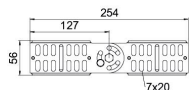

Technical data sheet

Adjustable connector 60 FSK, black

Item number: 7082759

Adjustable connector for cable trays with a side height of 60 mm. Powder-coated in jet black (RAL 9005) Including appropriate fastening material.

St Steel

P135 PES135 - Polyester

Master data

Item number	7082759
Description 1	Adjustable connector
Description 2	for cable tray
Manufacturer	OBO
Dimension	60x250
Colour	Jet black; RAL 9005
Material	Steel
Surface	PES135 - Polyester
Surface standard	
Smallest sales unit	10
Unit of quantity	Piece
Weight	25.9 kg
Weight unit	kg/100 pc.

Technical data sheet

Adjustable connector 60 FSK, black

Item number: 7082759

Dimensions

Dimension	254 x 56
Length	254 mm
Width	16 mm
Height	60 mm
Plate thickness	2 mm

Technical data

Quantity of bolts	4 St.
Version for	Straight connector
Maintain electrical functions	no
Suitable for mesh cable tray	no
Suitable for cable ladder	no
Suitable for cable tray	yes
Suitable for cable tray system height	60 mm
Adjustable connector, horizontal	no
Articulated connector, vertical	yes
Rustproof steel, pickled	no
Connection type	Screw connector
Wide-span version	no