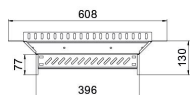

## Master data

Item number	7121866
Description 1	Add-on tee
Description 2	for cable tray
Manufacturer	OBO
Dimension	60x400
Colour	Jet black; RAL 9005
Material	Steel
Surface	PES135 - Polyester
Surface standard	
Smallest sales unit	1
Unit of quantity	Piece
Weight	68.9 kg
Weight unit	kg/100 pc.

## Dimensions

Width	400 mm
Height	60 mm
Dimension B	400 mm

## Technical data

Departing width	400 mm
Connector version	Integrated connector
Maintain electrical functions	no
Material thickness, floor plate	1 mm
Wide-span version	no
Recommended quantity of bolts	14 St.
Rail thickness	1.25 mm