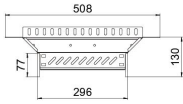

## Master data

Item number	7121864
Description 1	Add-on tee
Description 2	for cable tray
Manufacturer	OBO
Dimension	60x300
Colour	Jet black; RAL 9005
Material	Steel
Surface	PES135 - Polyester
Surface standard	
Smallest sales unit	1
Unit of quantity	Piece
Weight	49.9 kg
Weight unit	kg/100 pc.

## Dimensions

Width	300 mm
Height	60 mm
Dimension B	300 mm

## Technical data

Departing width	300 mm
Connector version	Integrated connector
Maintain electrical functions	no
Material thickness, floor plate	0.8 mm
Wide-span version	no
Recommended quantity of bolts	14 St.
Rail thickness	1.25 mm