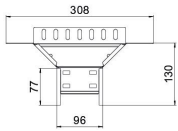

Technical data sheet

Add-on tee 60, black

Item number: 7121860

Add-on tee, fitting for all cable tray types with side height of 60 mm. Black coated.

St Steel

P135 PES135 - Polyester

Master data

Item number	7121860
Description 1	Add-on tee
Description 2	for cable tray
Manufacturer	OBO
Dimension	60x100
Colour	Jet black; RAL 9005
Material	Steel
Surface	PES135 - Polyester
Surface standard	
Smallest sales unit	1
Unit of quantity	Piece
Weight	34.1 kg
Weight unit	kg/100 pc.

Technical data sheet

Add-on tee 60, black

Item number: 7121860

Dimensions

Width	100 mm
Height	60 mm
Dimension B	100 mm

Technical data

Departing width	100 mm
Connector version	Integrated connector
Maintain electrical functions	no
Material thickness, floor plate	0.8 mm
Wide-span version	no
Recommended quantity of bolts	10 St.
Rail thickness	1.25 mm