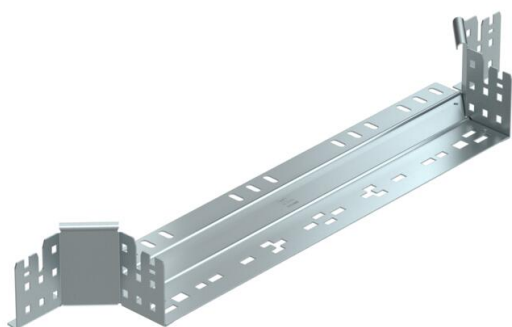

Technical data sheet

Magic add-on tee 85 FS

Item number: 6041578

Add-on tee with quick connector system. For all cable tray types of 85 mm side height.

St Steel

FS Strip galvanized

Master data

Item number	6041578
Description 1	Add-on tee
Description 2	with quick connector
Manufacturer	OBO
Dimension	85x500
Material	Steel
Surface	Strip galvanized
Surface standard	DIN EN 10346
Smallest sales unit	1
Unit of quantity	Piece
Weight	97.1 kg
Weight unit	kg/100 pc.

Technical data sheet

Magic add-on tee 85 FS

Item number: 6041578

Dimensions

Width	500 mm
Height	85 mm
Plate thickness	1.25 mm
Dimension B	500 mm

Technical data

Bend (angle)	90°
Connector version	Integrated connector
Maintain electrical functions	no
Material thickness, floor plate	1.25 mm
NATO hole pattern	no
Change of direction	Horizontal
Rustproof steel, pickled	no
Wide-span version	no
Type of connector, cable support system	Click fastening
Rail thickness	1.25 mm