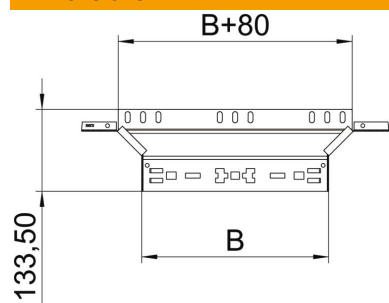

Technical data sheet

Magic add-on tee 85 FS

Item number: 6041578

Add-on tee with quick connector system. For all cable tray types of 85 mm side height.

St Steel

FS Strip galvanized

Master data

Item number	6041578
Description 1	Add-on tee
Description 2	with quick connector
Manufacturer	OBO
Dimension	85x500
Material	Steel
Surface	Strip galvanized
Surface standard	DIN EN 10346
Smallest sales unit	1
Unit of quantity	Piece
Weight	97.1 kg
Weight unit	kg/100 pc.

Technical data sheet

Magic add-on tee 85 FS

Item number: 6041578

Dimensions

Width	500 mm
Height	85 mm
Plate thickness	1.25 mm
Dimension B	500 mm

Technical data

Bend (angle)	90°
Connector version	Integrated connector
Maintain electrical functions	no
Material thickness, floor plate	1.25 mm
NATO hole pattern	no
Change of direction	Horizontal
Rustproof steel, pickled	no
Wide-span version	no
Type of connector, cable support system	Click fastening
Rail thickness	1.25 mm