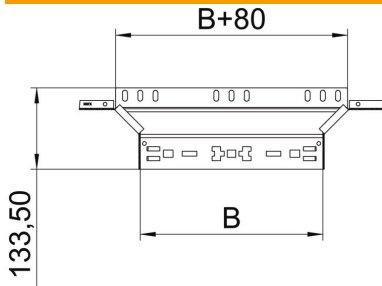

### Master data

Item number	6041596
Type	RAAM 840 FT
Description 1	Add-on tee
Description 2	with quick connector
Manufacturer	OBO
Dimension	85x400
Material	Steel
Surface	Hot-dip galvanised
Surface standard	DIN EN ISO 1461
Smallest sales unit	1
Unit of quantity	Piece
Weight	90.4 kg
Weight unit	kg/100 pc.

## Dimensions

Width	400 mm
Height	85 mm
Plate thickness	1.25 mm
Dimension B	400 mm

## Technical data

Bend (angle)	90°
Connector version	Integrated connector
Maintain electrical functions	no
Material thickness, floor plate	1.25 mm
NATO hole pattern	no
Change of direction	Horizontal
Rustproof steel, pickled	no
Wide-span version	no
Type of connector, cable support system	Click fastening
Rail thickness	1.25 mm