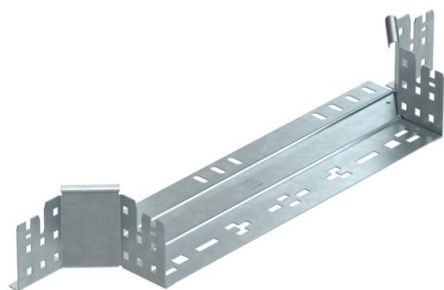

## Magic add-on tee 85 FT

Item number: 6041596

Add-on tee with quick connector system. For all cable tray types of 85 mm side height.

**St** Steel

**FT** Hot-dip galvanised

### Master data

Item number	6041596
Type	RAAM 840 FT
Description 1	Add-on tee
Description 2	with quick connector
Manufacturer	OBO
Dimension	85x400
Material	Steel
Surface	Hot-dip galvanised
Surface standard	DIN EN ISO 1461
Smallest sales unit	1
Unit of quantity	Piece
Weight	90.4 kg
Weight unit	kg/100 pc.

## Dimensions

Width	400 mm
Height	85 mm
Plate thickness	1.25 mm
Dimension B	400 mm

## Technical data

Bend (angle)	90°
Connector version	Integrated connector
Maintain electrical functions	no
Material thickness, floor plate	1.25 mm
NATO hole pattern	no
Change of direction	Horizontal
Rustproof steel, pickled	no
Wide-span version	no
Type of connector, cable support system	Click fastening
Rail thickness	1.25 mm