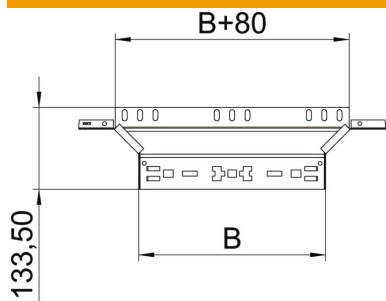

Technical data sheet

Magic add-on tee 60 FT

Item number: 6041263

Add-on tee with quick connector system. For all cable tray types of 60 mm side height.

St Steel

FT Hot-dip galvanised

Master data

Item number	6041263
Description 1	Add-on tee
Description 2	with quick connector
Manufacturer	OBO
Dimension	60x600
Material	Steel
Surface	Hot-dip galvanised
Surface standard	DIN EN ISO 1461
Smallest sales unit	1
Unit of quantity	Piece
Weight	110.1 kg
Weight unit	kg/100 pc.

Technical data sheet

Magic add-on tee 60 FT

Item number: 6041263

Dimensions

Width	600 mm
Height	60 mm
Height	2 in
Plate thickness	1.25 mm
Dimension B	600 mm

Technical data

Bend (angle)	90°
Connector version	Integrated connector
Maintain electrical functions	no
Material thickness, floor plate	1.25 mm
NATO hole pattern	no
Change of direction	Horizontal
Rustproof steel, pickled	no
Wide-span version	no
Type of connector, cable support system	Click fastening
Rail thickness	1.25 mm