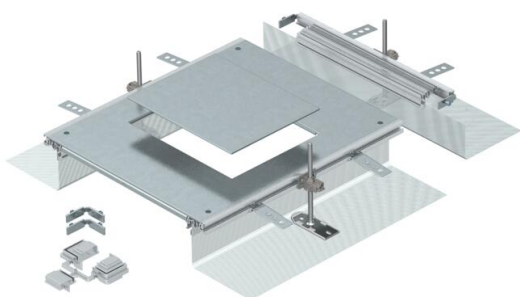

Technical data sheet

Extension unit for GES6, height 40–240 mm

Item number: 7424342

Ready for mounting trunking extension unit with a device installation lid for the installation of an installation unit of nominal size 6, consisting of side profiles with attached flexible side wall made of metal mesh, floor covering contact profiles, trunking lid with blank, closed mounting opening and a trunking end piece. The scope of delivery contains 3 height-adjustable fixing brackets, 3 screed anchors, 1 lid butt support (without levelling unit – please order separately) and 1 construction set for 90° angle.

Size of the mounting unit suitable for the installation of a rectangular installation unit of nominal size 6.

St Steel

FS Strip galvanized

Master data

Item number	7424342
Type	OKA-G A 40240 6
Description 1	Extension unit
Description 2	for service unit GES6
Manufacturer	OBO
Material	Steel
Surface	Strip galvanized
Surface standard	DIN EN 10346
Smallest sales unit	1
Unit of quantity	Piece
Weight	692 kg
Weight unit	kg/100 pc.

Dimensions

Length	460 mm
Width	400 mm
Dimension a	201 mm
Dimension A	400 mm
Dimension b	253 mm
Dimension h	40 mm

Technical data sheet

Extension unit for GES6, height 40–240 mm

Item number: 7424342

Technical data