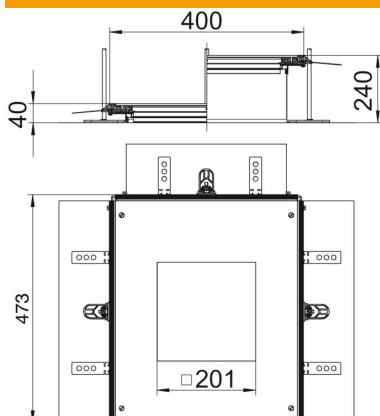

Technical data sheet

Extension unit for GES6, height 40–240 mm

Item number: 7424342

Ready for mounting trunking extension unit with a device installation lid for the installation of an installation unit of nominal size 6, consisting of side profiles with attached flexible side wall made of metal mesh, floor covering contact profiles, trunking lid with blank, closed mounting opening and a trunking end piece. The scope of delivery contains 3 height-adjustable fixing brackets, 3 screed anchors, 1 lid butt support (without levelling unit – please order separately) and 1 construction set for 90° angle.

Size of the mounting unit suitable for the installation of a rectangular installation unit of nominal size 6.

St Steel

FS Strip galvanized

Master data

Item number	7424342
Type	OKA-G A 40240 6
Description 1	Extension unit
Description 2	for service unit GES6
Manufacturer	OBO
Material	Steel
Surface	Strip galvanized
Surface standard	DIN EN 10346
Smallest sales unit	1
Unit of quantity	Piece
Weight	692 kg
Weight unit	kg/100 pc.

Dimensions

Length	460 mm
Width	400 mm
Dimension a	201 mm
Dimension A	400 mm
Dimension b	253 mm
Dimension h	40 mm

Technical data sheet

Extension unit for GES6, height 40–240 mm

Item number: 7424342

Technical data