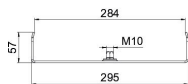

Master data

Item number	6358744
Description 1	Centre suspension
Description 2	for cable tray
Manufacturer	OBO
Dimension	B300mm
Colour	Jet black; RAL 9005
Material	Steel
Surface	PES135 - Polyester
Surface standard	
Smallest sales unit	1
Unit of quantity	Piece
Weight	37.9 kg
Weight unit	kg/100 pc.

Technical data sheet

Centre suspension for cable tray, side height 60 mm, black

Item number: 6358744

Dimensions

Length	40 mm
Width	300 mm
Width	46 in
Height	57 mm
Dimension B	295 mm
Dimension b	284 mm
Dimension B1	284 mm

Technical data

Version for	Suspended
F in kN	0.2 kN
for width max.	300 mm
for width min.	300
Suitable for metric threaded rod	10
Suitable for mesh cable tray	no
Suitable for cable ladder	no
Suitable for cable tray	yes
Suitable for tray/ladder width	300 mm
Hole diameter	10.5 mm
Adjustable	no