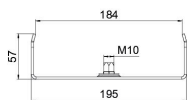

Master data

| | |
|---------------------|---------------------|
| Item number | 6358742 |
| Description 1 | Centre suspension |
| Description 2 | for cable tray |
| Manufacturer | OBO |
| Dimension | B200mm |
| Colour | Jet black; RAL 9005 |
| Material | Steel |
| Surface | PES135 - Polyester |
| Surface standard | |
| Smallest sales unit | 1 |
| Unit of quantity | Piece |
| Weight | 27 kg |
| Weight unit | kg/100 pc. |

Technical data sheet

Centre suspension for cable tray, side height 60 mm, black

Item number: 6358742

Dimensions

| | |
|--------------|--------|
| Length | 40 mm |
| Width | 200 mm |
| Width | 12 in |
| Height | 57 mm |
| Dimension B | 195 mm |
| Dimension b | 184 mm |
| Dimension B1 | 184 mm |

Technical data

| | |
|----------------------------------|-----------|
| Version for | Suspended |
| F in kN | 0.2 kN |
| for width max. | 200 mm |
| for width min. | 200 |
| Suitable for metric threaded rod | 10 |
| Suitable for mesh cable tray | no |
| Suitable for cable ladder | no |
| Suitable for cable tray | yes |
| Suitable for tray/ladder width | 200 mm |
| Hole diameter | 10.5 mm |
| Adjustable | no |