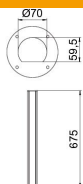

Alu Aluminium

P Powder-coated

Master data

Item number	6290054
Description 1	Service pole
Description 2	floor
Manufacturer	OBO
Dimension	675x70x60
Colour	Jet black; RAL 9005
Material	Aluminium
Surface	Powder-coated
Surface standard	
Smallest sales unit	1
Unit of quantity	Piece
Weight	135 kg
Weight unit	kg/100 pc.

Technical data sheet

Service pole, type ISSRHSM45

Item number: 6290054

Dimensions

Length	675 mm
Width	70 mm
Height	59.5 mm

Technical data

Number of usable covers	1
Number of compartments	1 St.
Version for	Single-sided
Fastening type	Stand
Floor mounting	yes
Ceiling mounting	no
Continuous profile	yes
Halogen-free	yes
Cable entry	Bottom
Cover width	45 mm
Changes according to location	no
Pole shape	Round
Pole height, min.	675 mm
Adjustable	no
Pre-wired	no