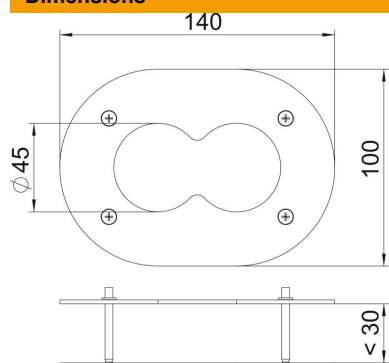

Technical data sheet

Ceiling panel ISSDM45F

Item number: 6290382

Ceiling rosette for tidy closure of the penetration of the flexible hoses in the ceiling.

St Steel

Master data

Item number	6290382
Type	DAB-2F
Description 1	Ceiling panel
Description 2	for 2 hoses
Manufacturer	OBO
Dimension	140x100x40
Colour	Pure white; RAL 9010
Material	Steel
Smallest sales unit	1
Unit of quantity	Piece
Weight	27.1 kg
Weight unit	kg/100 pc.

Technical data sheet

Ceiling panel ISSDM45F

Item number: 6290382

Dimensions

Length	140 mm
Width	100 mm
Height	40 mm

Technical data

Type of accessory	Rosette
Halogen-free	yes