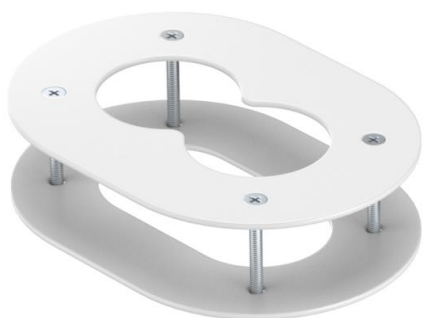

Technical data sheet

Ceiling panel ISSDM45F

Item number: 6290382

Ceiling rosette for tidy closure of the penetration of the flexible hoses in the ceiling.

St Steel

Master data

Item number	6290382
Type	DAB-2F
Description 1	Ceiling panel
Description 2	for 2 hoses
Manufacturer	OBO
Dimension	140x100x40
Colour	Pure white; RAL 9010
Material	Steel
Smallest sales unit	1
Unit of quantity	Piece
Weight	27.1 kg
Weight unit	kg/100 pc.

Technical data sheet

Ceiling panel ISSDM45F

Item number: 6290382

Dimensions

Length	140 mm
Width	100 mm
Height	40 mm

Technical data

Type of accessory	Rosette
Halogen-free	yes