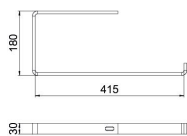

St Steel

P135 PES135 - Polyester

Master data

Item number	6363879
Description 1	Suspension bracket
Description 2	flat steel
Manufacturer	OBO
Dimension	B400mm
Colour	Jet black; RAL 9005
Material	Steel
Surface	PES135 - Polyester
Surface standard	
Smallest sales unit	1
Unit of quantity	Piece
Weight	158.4 kg
Weight unit	kg/100 pc.

Technical data sheet

Suspension bracket, black

Item number: 6363879

Dimensions

Length	30 mm
Width	431 mm
Height	180 mm
Dimension B	415 mm

Technical data

Version for	Suspension bracket (C clamp)
F in kN ceiling	0.2 kN
Maintain electrical functions	no
for width max.	400 mm
for width min.	400
Suitable for metric threaded rod	10
Suitable for mesh cable tray	no
Suitable for cable ladder	no
Suitable for cable tray	yes
Suitable for tray/ladder width	400 mm
Hole diameter	11 mm
Material thickness	8 mm
Tray fastening	Screw-on
Adjustable	no