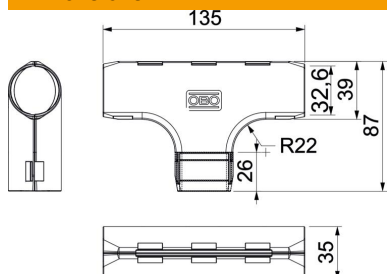

Technical data sheet

Quick pipe T piece, light grey

Item number: 2153845

Fitting for plastic electrical installation pipes to create T branches. Suitable for Quick pipe pipes or corrugated pipes. Toolless closing and opening. Can be used in a temperature range of -25 to +60 °C.

PP Polypropylene

Master data

Item number	2153845
Type	3000 TMS M32 LGR
Description 1	Quick pipe T piece
Manufacturer	OBO
Dimension	M32
Colour	Light grey; RAL 7035
Material	Polypropylene
Smallest sales unit	5
Unit of quantity	Piece
Weight	2.511 kg
Weight unit	kg/100 pc.
CO Footprint (GWP) Cradle-to-Gate	0,1348 kg COe / 1 Piece

Technical data sheet

Quick pipe T piece, light grey

Item number: 2153845

Dimensions

Dimension B	39 mm
Dimension B2	135 mm
Dimension d	32.6 mm
Dimension L	87 mm
Dimension L1	26 mm
Dimension R	22 mm

Technical data

Version for	Connector
Shape	T piece
Size	M32
Halogen-free	yes
With sleeve	no
Brushed surface	no
Polished surface	no
Permitted temperature range, max.	60 °C
Permitted temperature range, min.	0 °C