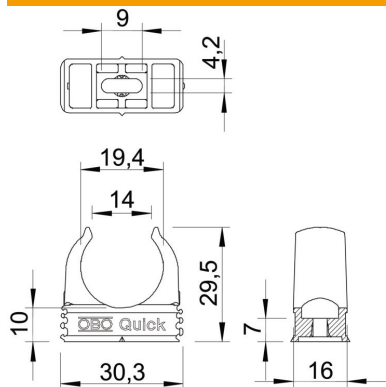

Technical data sheet

Quick clip, black

Item number: 2149563

Flush-mounted clip to accept metric steel armoured pipes and heavy-duty insulating pipes, as well as Quick Pipe electrical installation pipes. Universal fastening options on walls and ceilings, both in indoor and protected outdoor areas. With slot for side alignment during mounting with wood screw or knock-in anchor. Toolless pipe mounting. Can also be arranged with OBO Multi-Quick or starQuick clip. M16 - M32 size can be screwed onto M6 thread. Recommended fastening spacing 50–60 cm, for max. extraction values F at a room temperature of 20 °C, see the table.

PP Polypropylene

Master data

Item number	2149563
Description 1	Quick clip
Manufacturer	OBO
Dimension	M20
Colour	Jet black; RAL 9005
Material	Polypropylene
Smallest sales unit	100
Unit of quantity	Piece
Weight	0.325 kg
Weight unit	kg/100 pc.

Technical data sheet

Quick clip, black

Item number: 2149563

Dimensions

Dimension A	30.3 mm
Dimension B	16 mm
Dimension C	14 mm
Dimension D	19.4 mm
Dimension E	9 mm
Dimension F	4.2 mm
Dimension h	10 mm
Dimension H	29.5 mm

Technical data

Expandable	yes
Number of cables/pipes	1
Pull-out value	75 N
Fastening type	Screw hole
Closed	no
Halogen-free	yes
With inlay	no
Nominal size	M20
Quick clip installation	Durchgangsloch,_auf_M6_Gewinde_aufschraubbar
UV-resistant	no