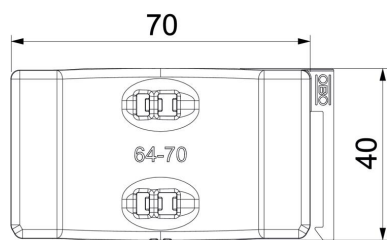

Technical data sheet

Universal counter-trough, plastic

Item number: 1198070

Regardless of the type of rail, the counter-trough can be used by applying it onto one side of the clamp clip. Due to an intelligent contour on the backside, the counter-trough can be combined to a double trough. Retrofitting possible without the need to dismantle.

PP Polypropylene

Master data

Item number	1198070
Type	2058UW 70 LGR
Description 1	Counter-trough
Description 2	combinable with double trough
Available from	15.05.2019
Manufacturer	OBO
Dimension	64-70mm
Colour	Light grey; RAL 7035
Material	Polypropylene
Smallest sales unit	25
Unit of quantity	Piece
Weight	0.957 kg
Weight unit	kg/100 pc.

Technical data sheet

Universal counter-trough, plastic

Item number: 1198070

Dimensions

Dimension B	75.5 mm
Dimension H	12.3 mm
Dimension L	40 mm

Technical data

Counter-trough/clip version	Counter sleeve
Suitable for max. cable diameter	70 mm
Clamping range D, max.	70 mm
Clamping range D, min.	64 mm